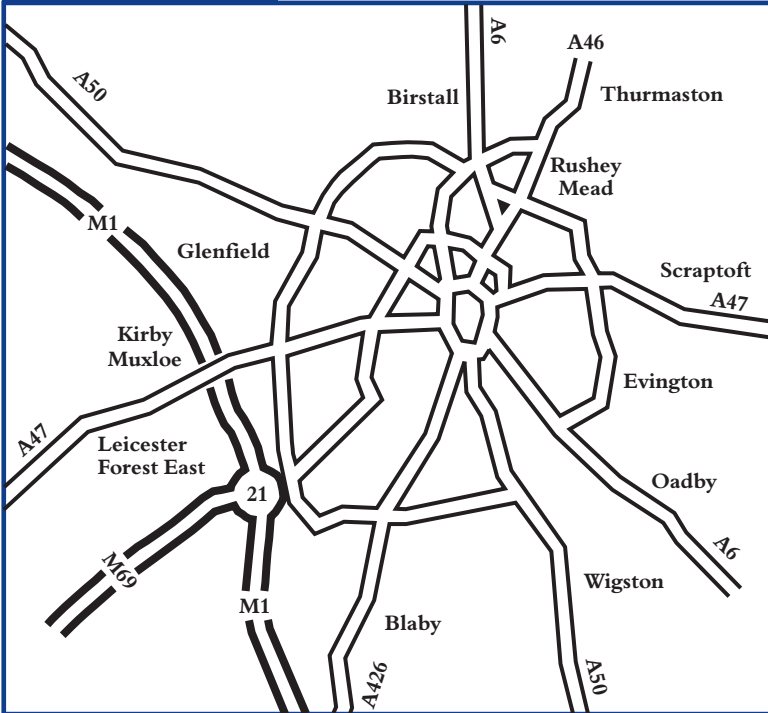

• How to find us •

LEICESTER

PROVINCIAL HOUSE, 37 NEW WALK, LEICESTER LE1 6TU TEL: 0116 222 6666

BY CAR...

From the M1... exit at Junction 21 and take the A5460 towards Fosse Park Shopping Centre. At the Fosse Park roundabout, turn right onto the B4114 to the next roundabout. Turn left taking the first exit and continue along Soar Valley Way until you reach the junction for Lutterworth Road. Turn left at the lights and continue along Lutterworth Road until the road becomes Aylestone Road. As you head towards the city centre, you will see the Leicester Tigers ground on your right hand side. Get into the right hand lane, but as soon as the road forks round to the right, move into the left hand lane. As soon as you round the bend, get into the left hand lane and take an immediate left turn onto Tigers Way. At the second set of lights turn left onto Regent Road. Just before the next set of lights turn right onto Crescent Street. At the junction with Princess Road West, go straight over. Our car park is straight ahead, you will be advised which numbered space to use when reserving parking.

From the M69... exit at Junction 21 and follow the same directions detailed above.

Car parking is available but does need to be booked in advance.

BY RAIL...

The railway station is very close to our offices. As you come out of the station, cross over the road so that you are on the right hand side of Waterloo Way. Follow the path parallel to Waterloo Way which will take you on to New Walk. Turn right, Provincial House is on the left just after Museum Square.